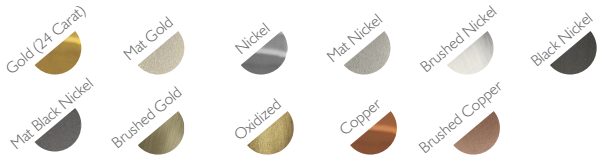

TPOLOGY | SUSPENSION

NAME | Cielo
REF. | 9741.9

DIMENSIONS

Height: 180 cm Diameter: 120cm

WEIGHT

Net Weight: 70kg Gross Weight: 112kg

LAMPS

Number: 27 Type: 40W max | G9

PACKING

Dimension: 127x127x102 cm

METAL FINISHING

Lacquered \\ Shine or mat \\ All RAL colours available

- CE - Products manufactured according the European norm of security EN 60 598-1.
- VF - Products adjusted for instalation in surfaces normally inflammable.
- - Products of class II. The electric isolation is double or reinforced.
- ES - Products with the possibility of instalation of low-energy consumption bulbs.